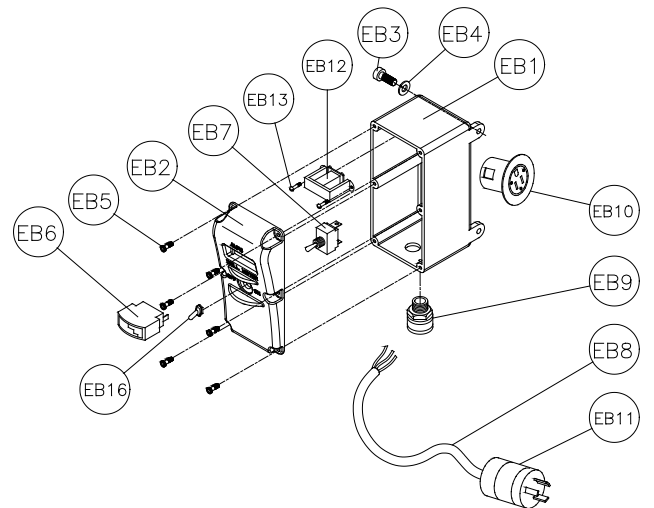

ASSEMBLY "EB & EC"