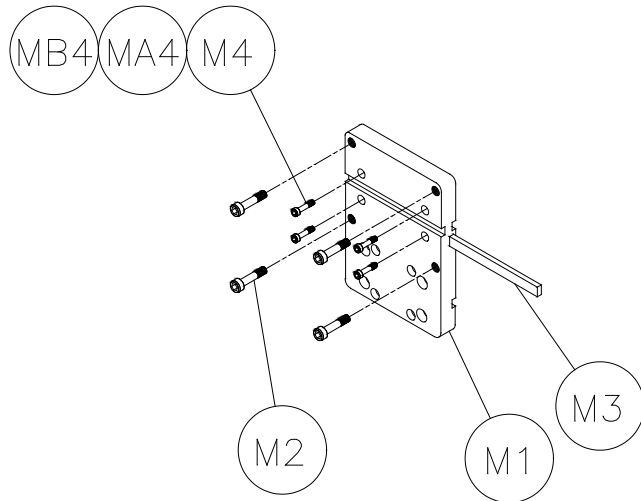

MANTA EXPLODED VIEW (cont...)

ASSEMBLY "F"