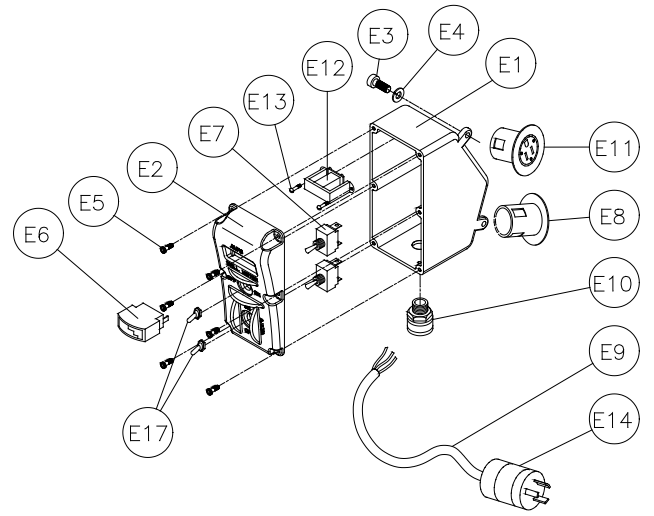

MANTA EXPLODED VIEW (cont...)

ASSEMBLY "E & EA"