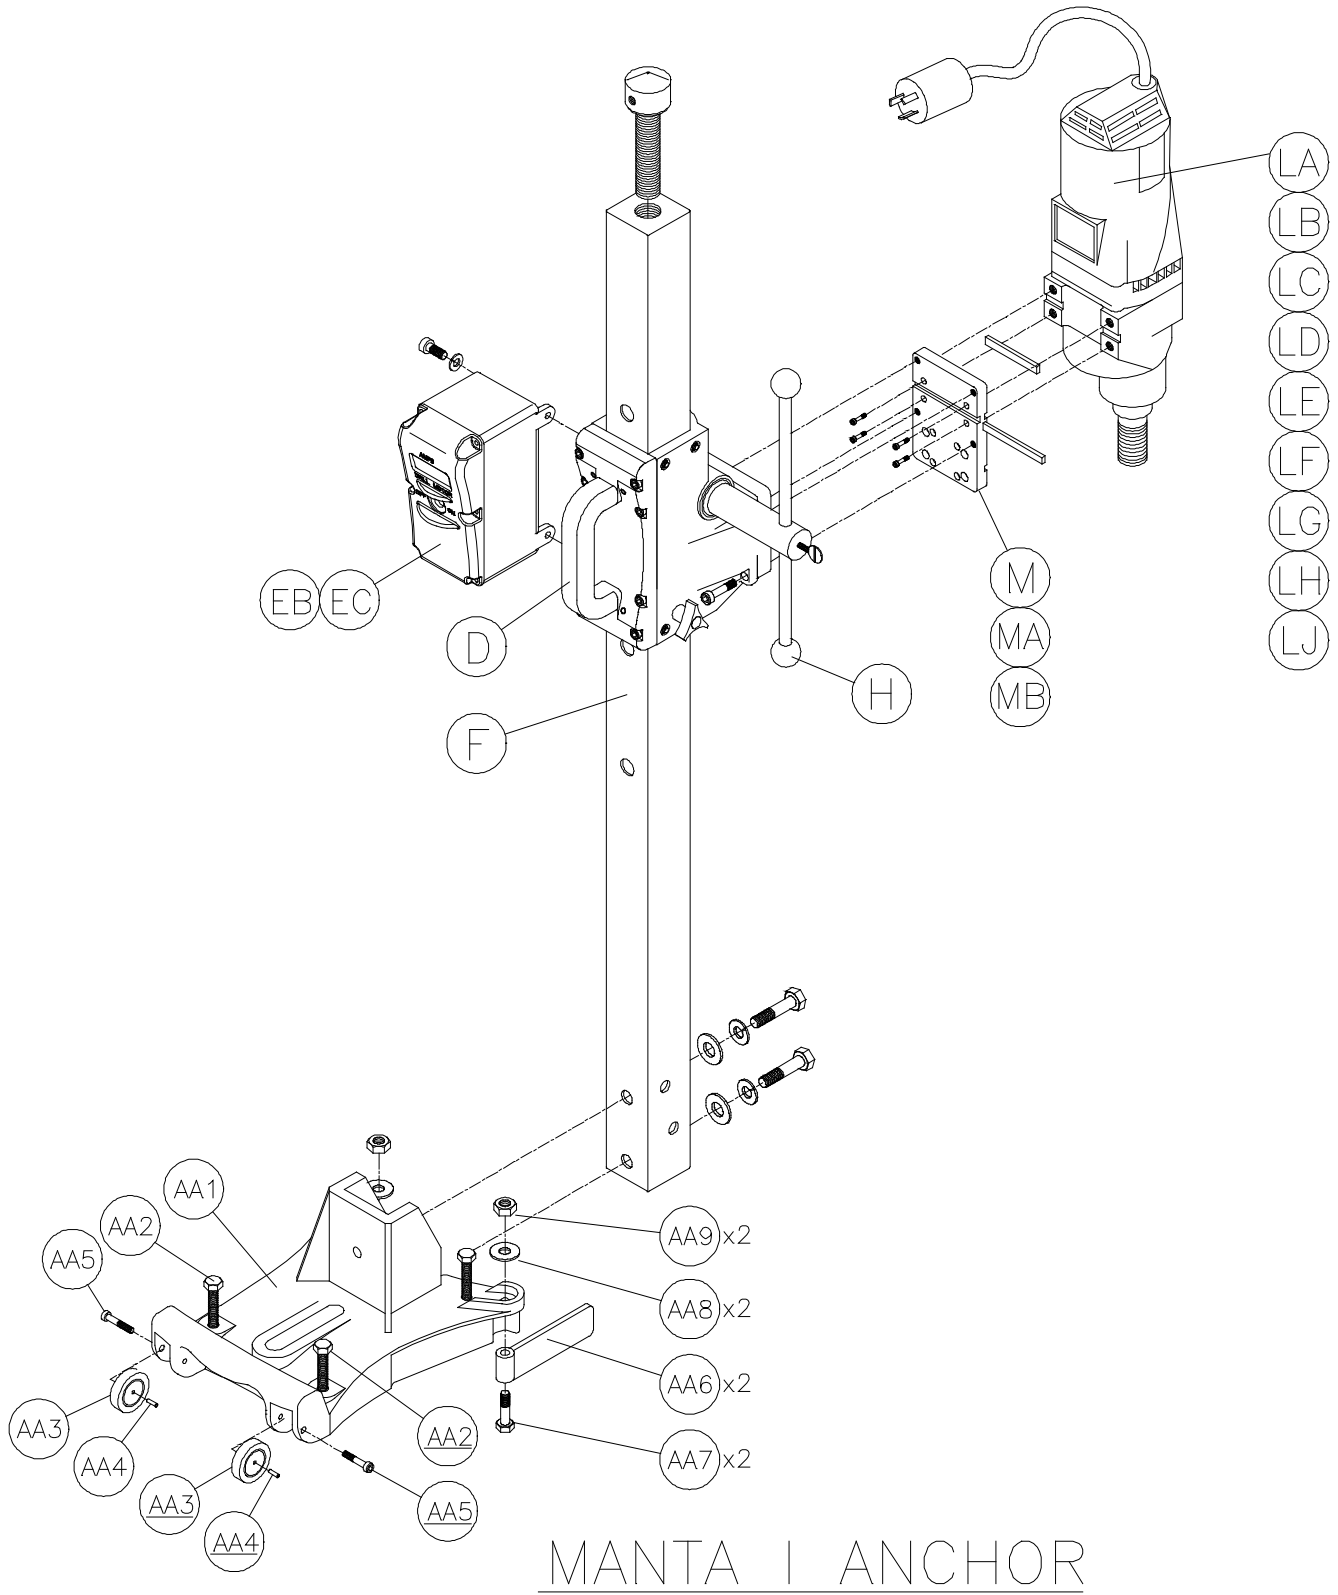

MANTA EXPLODED VIEW (cont...)