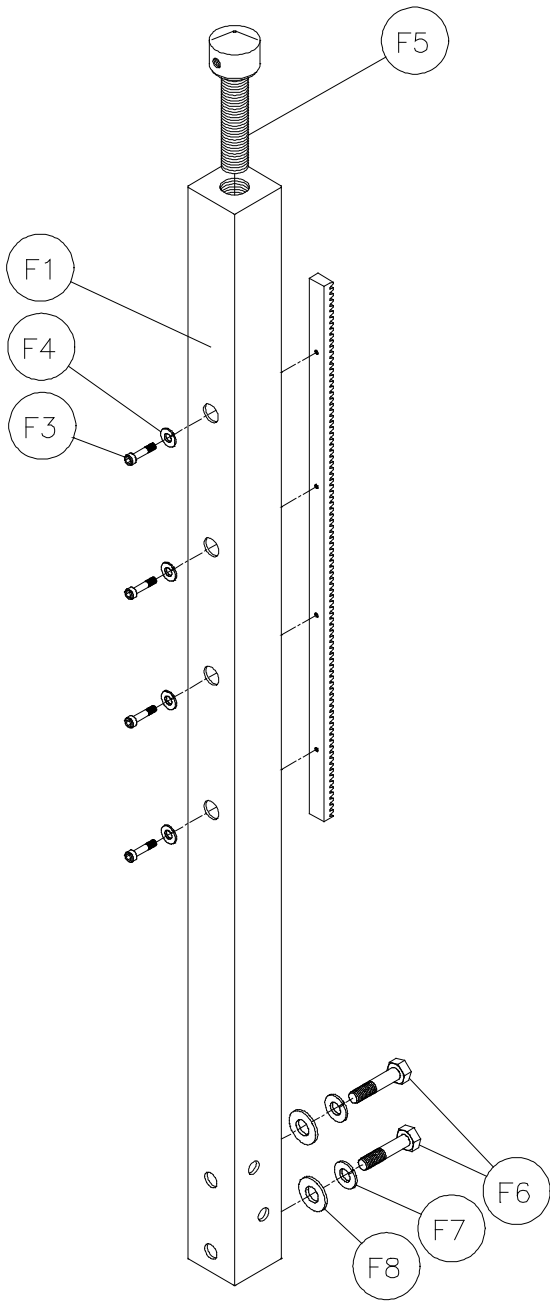

MANTA EXPLODED VIEW (cont...)

ASSEMBLY "F"