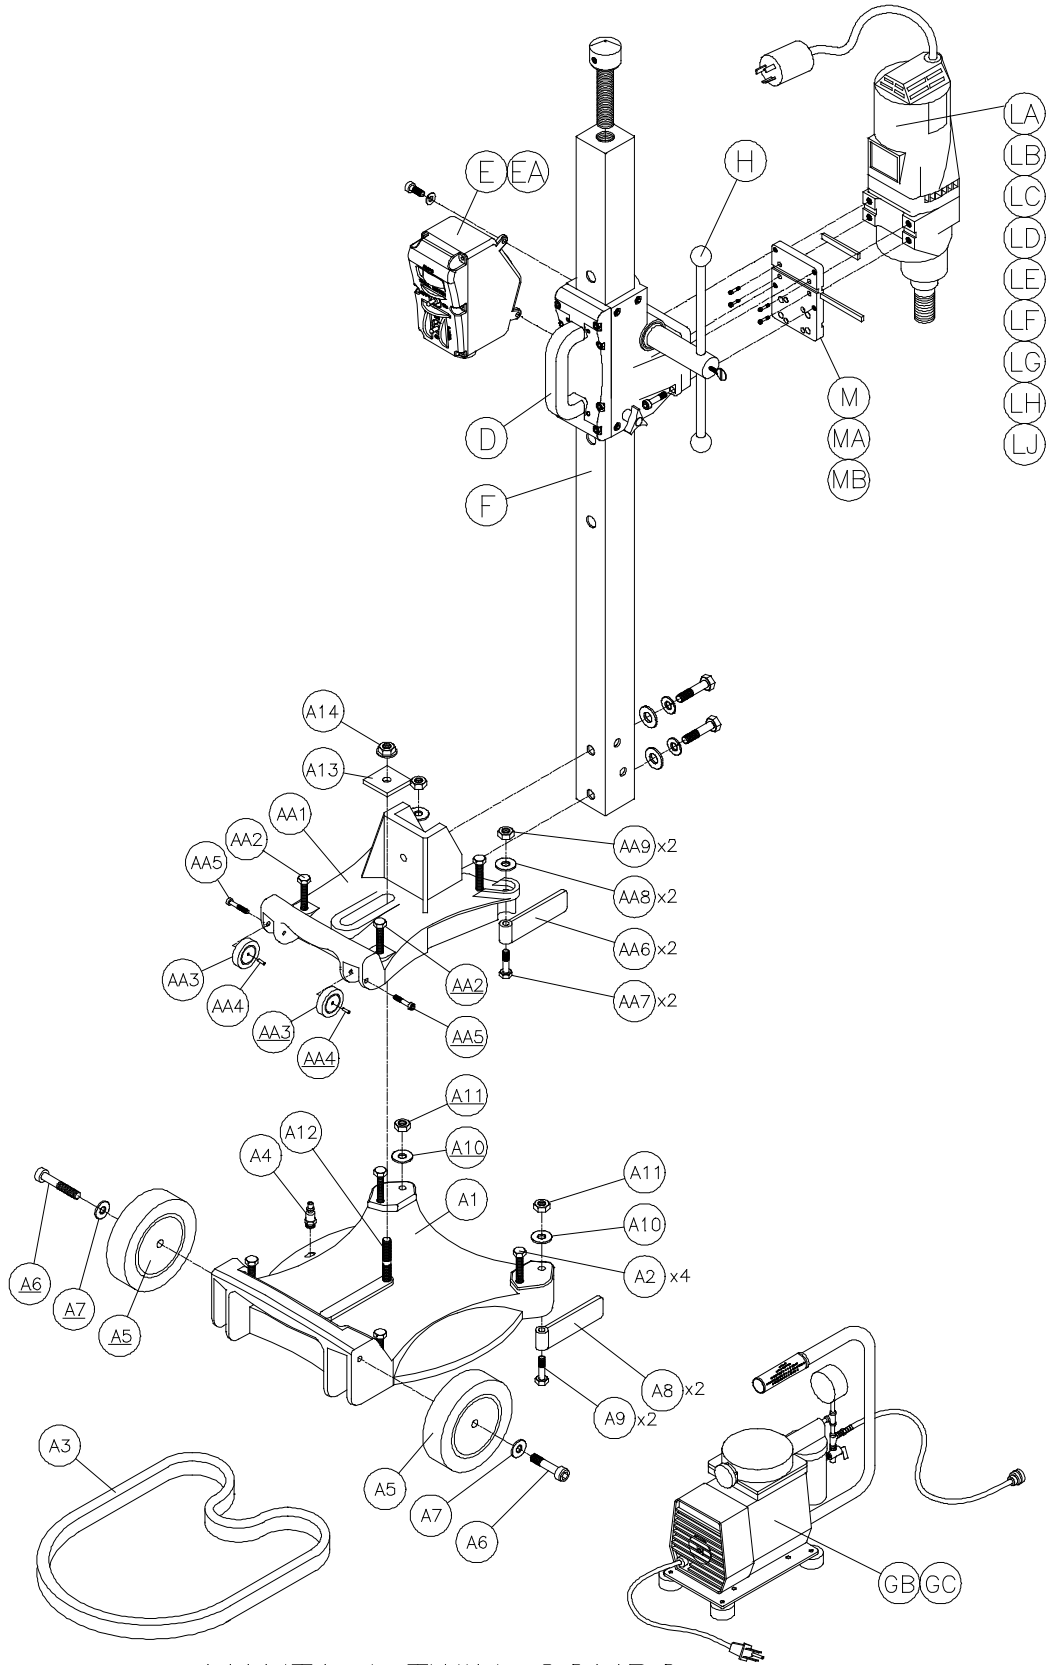

MANTA I COMBO EXPLODED VIEW AND PARTS LIST

MANTA I TWIN COMBO

EXPLODED VIEW