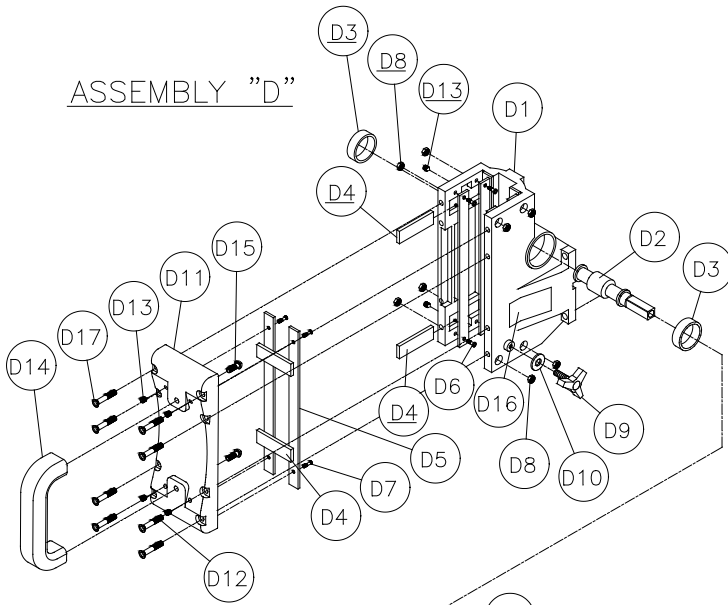

MANTA EXPLODED VIEW (cont...)

ASSEMBLY "D"