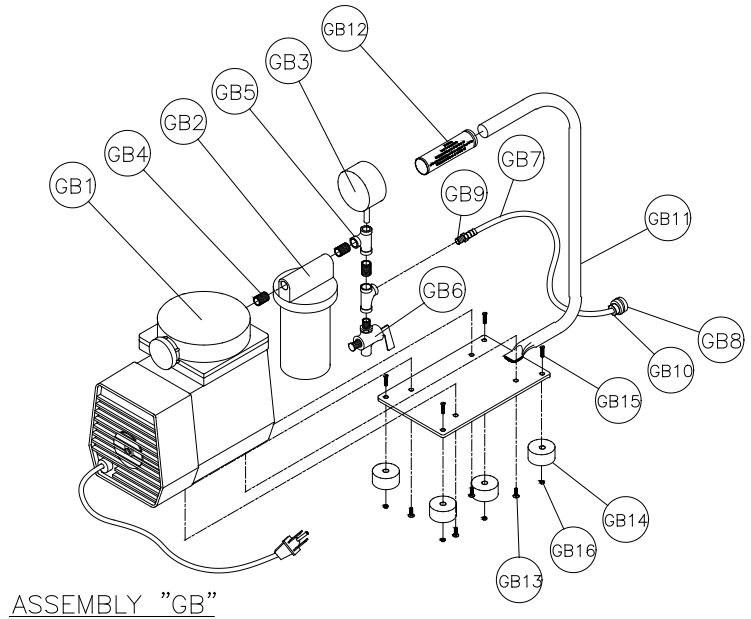

ASSEMBLY "GB"